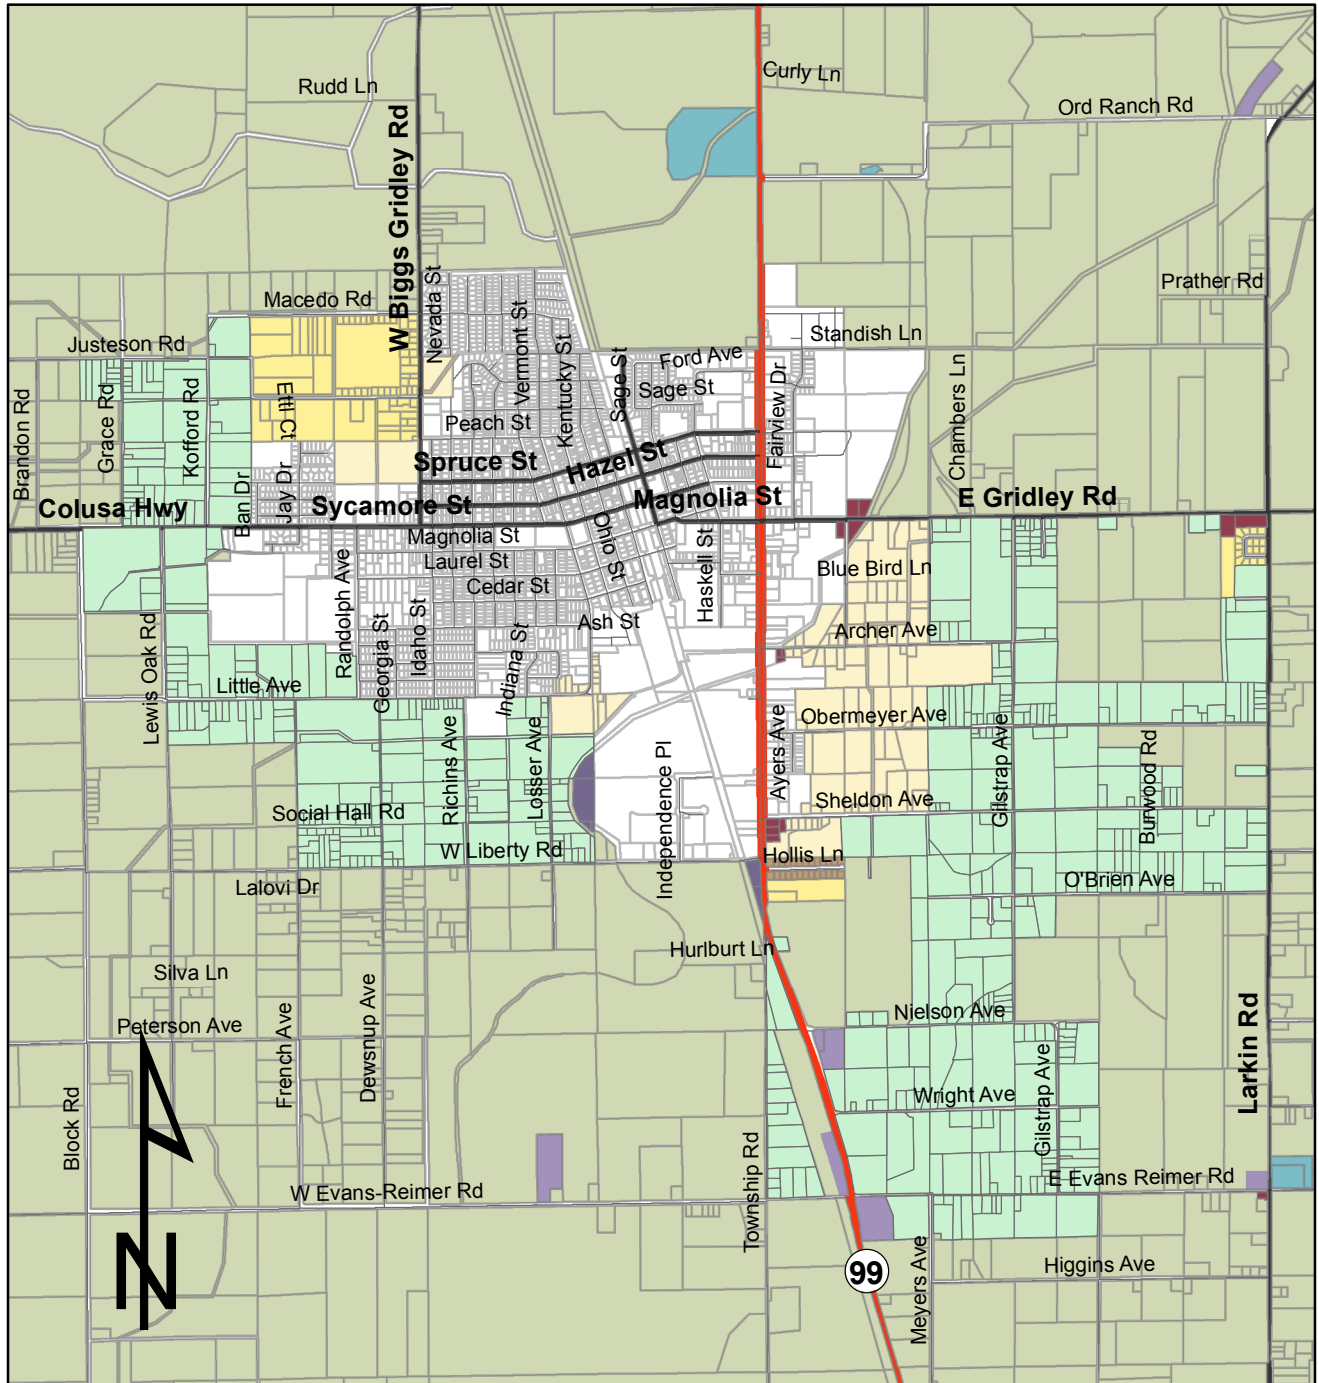

Gridley Area Proposed Amendment from Agriculture to Rural Residential

Agriculture to Rural Residential

Note: This General Plan Amendment is proposed only at this time. The existing General Plan designation of Agriculture will remain effective until the proposal is acted upon by the Board of Supervisors